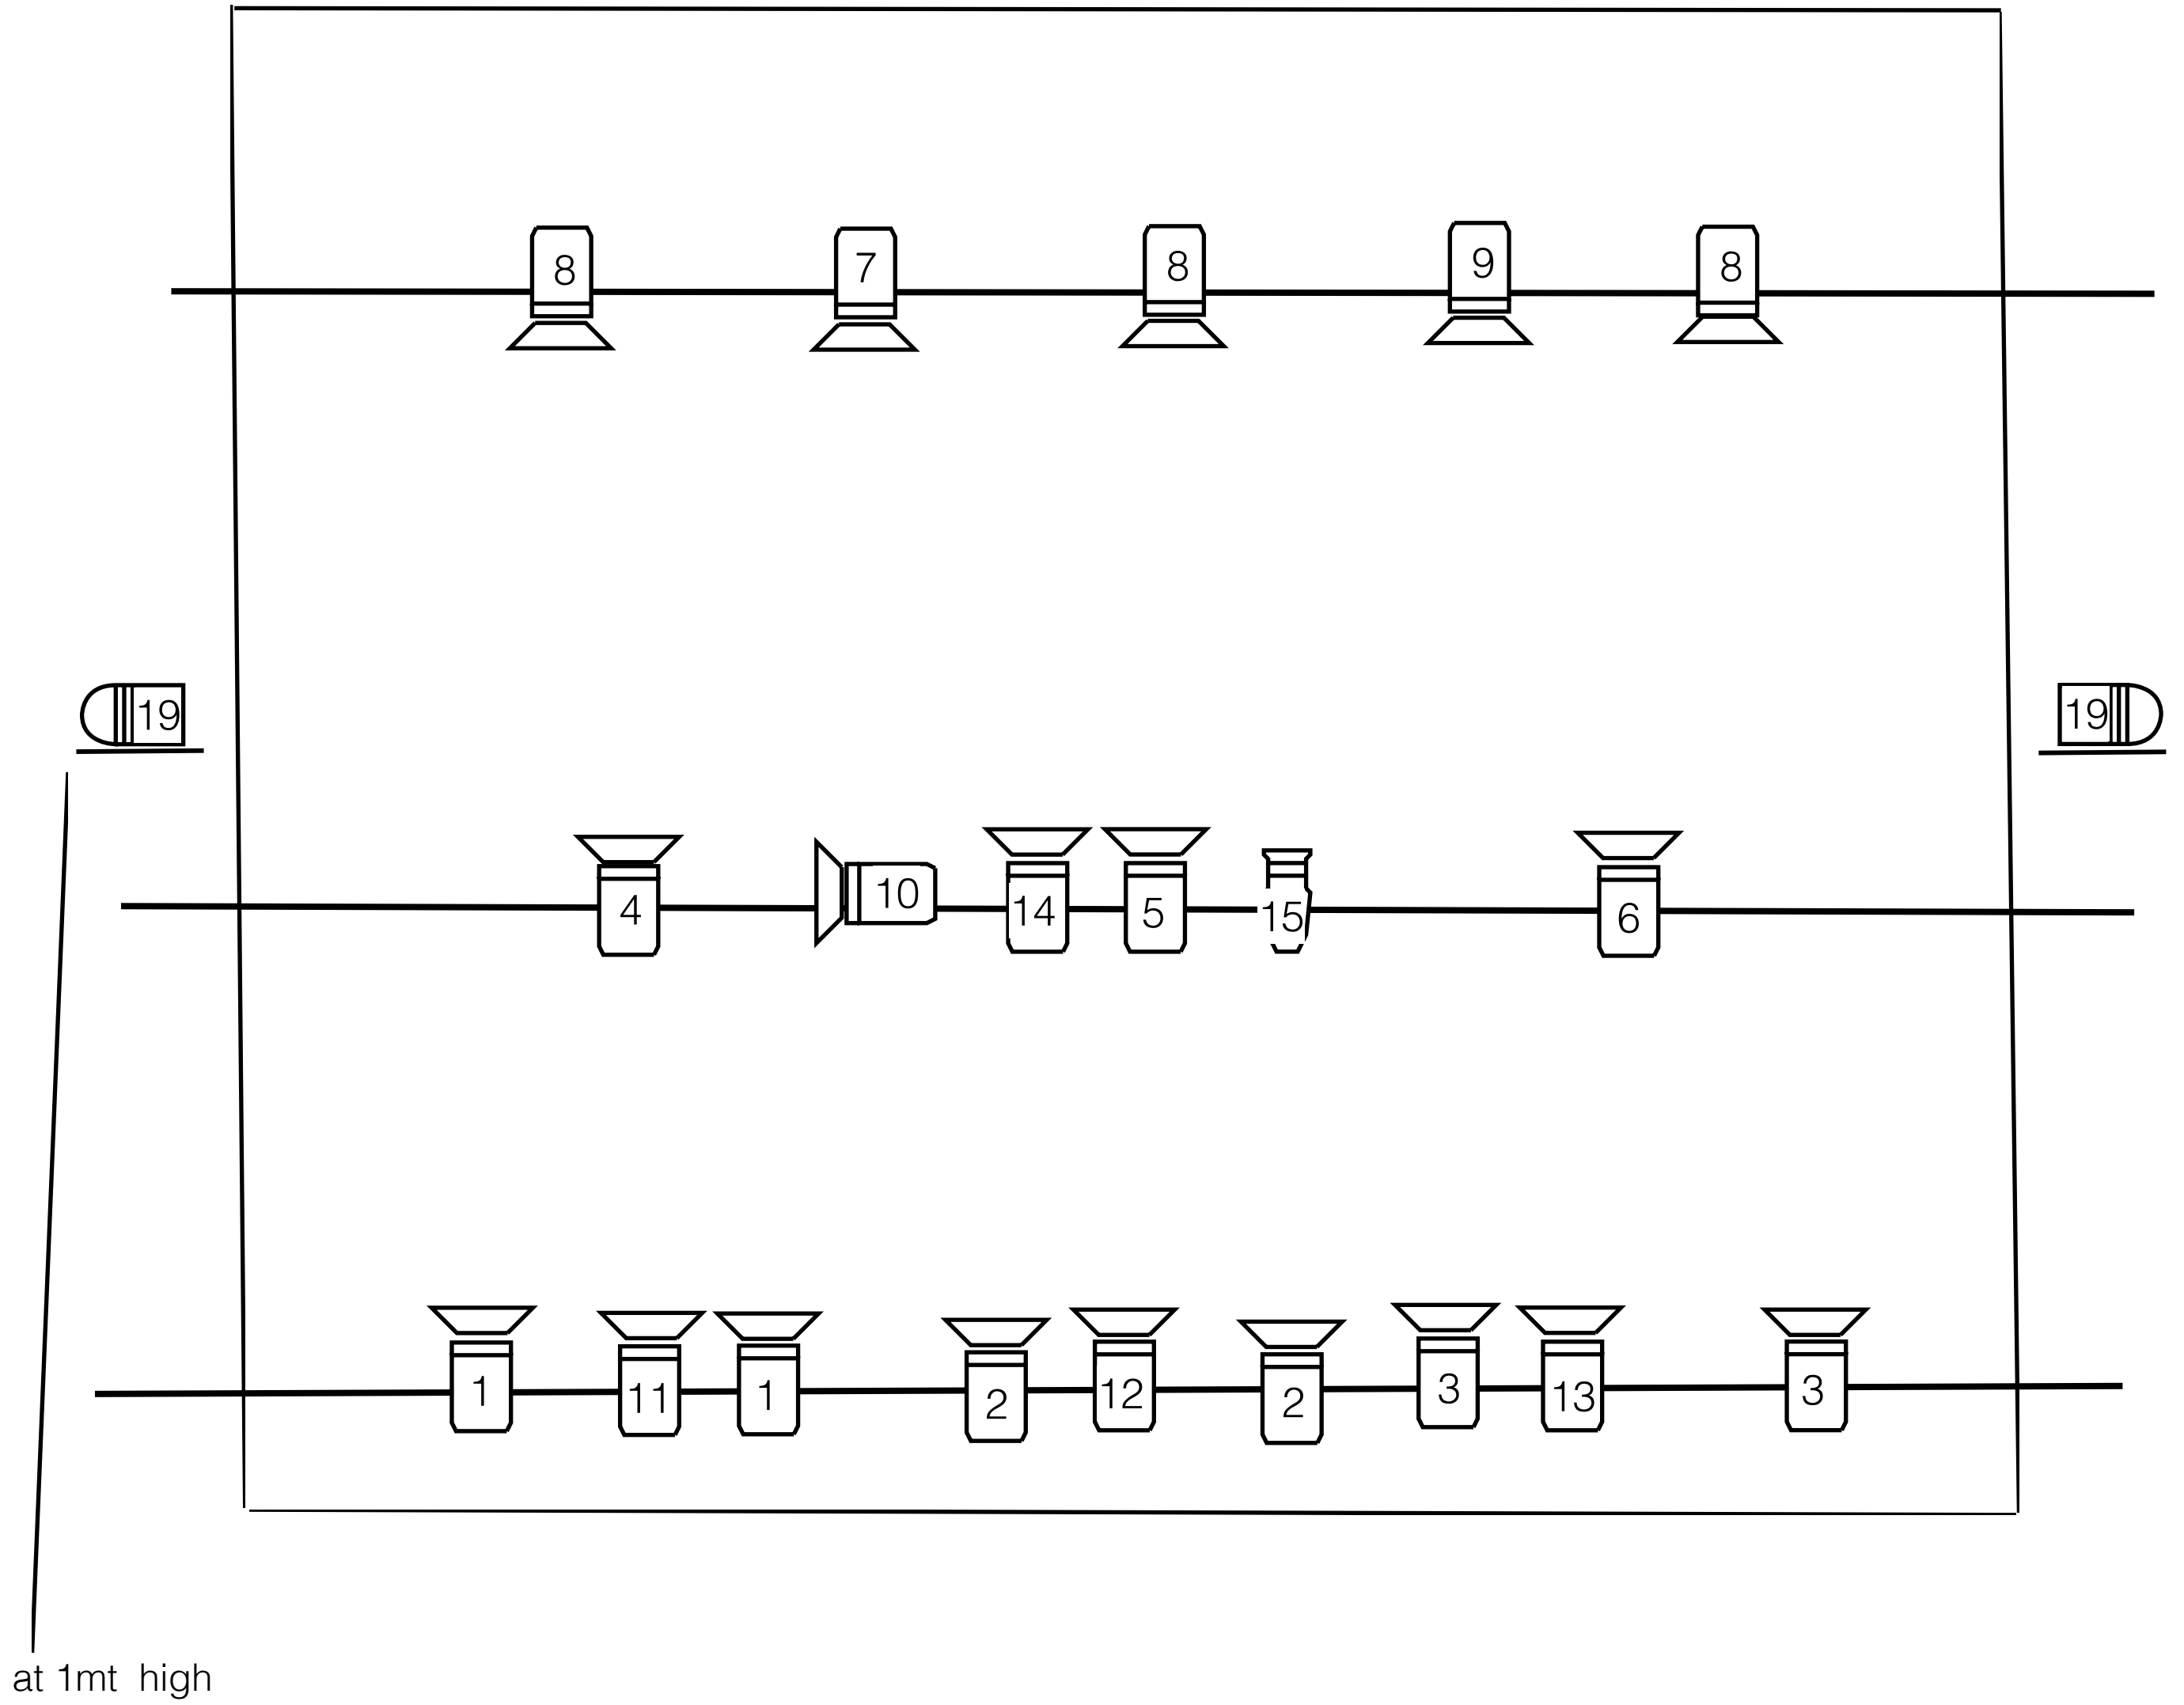

Blackout - ABC Allegra Brigata Cinematica

 = 23 Convex lens or fresnel 1 kW with barn door

 = 1 Profiles etc 25-50° 750W

 = 2 Par Led 64 RGBW